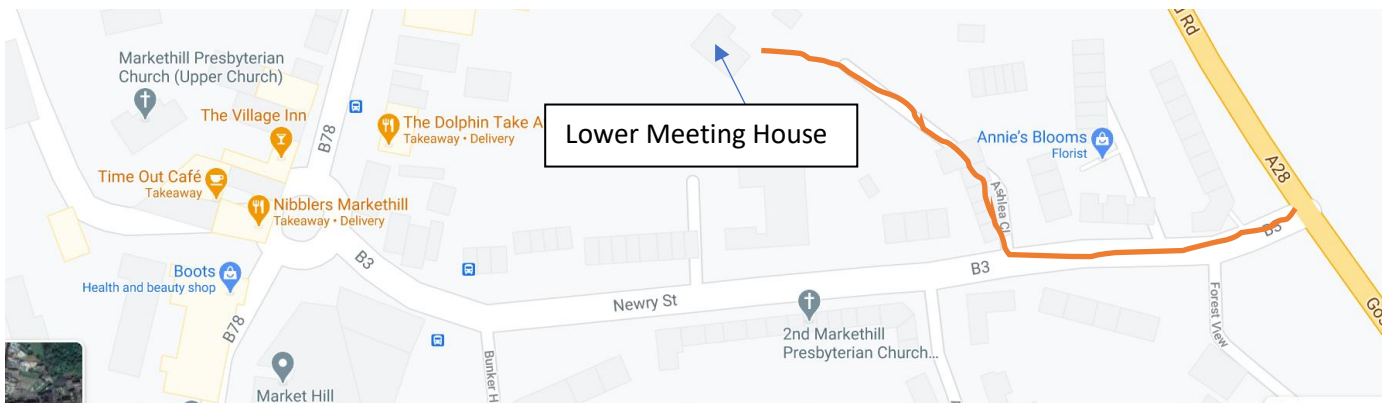

## Directions to Lower Meeting House, Markethill Presbyterian Church

If using Satnav, use postcode: BT60 1RP (Ashlea Close, Markethill)

This first map is an overview of Markethill. Note the two entrances to the village from the A28. Take the southern entrance (Newry Street) indicated by the blue arrow.

The Lower Meeting House (Second Markethill) is marked by an arrow on the map underneath.

Directions: Turn off the A28 (Gosford Road) onto Newry Street; Take a right turn onto Ashlea Close (just before the health centre). At the bottom of Ashlea Close you will see the Lower Meeting House on your left. (Orange line for illustration).