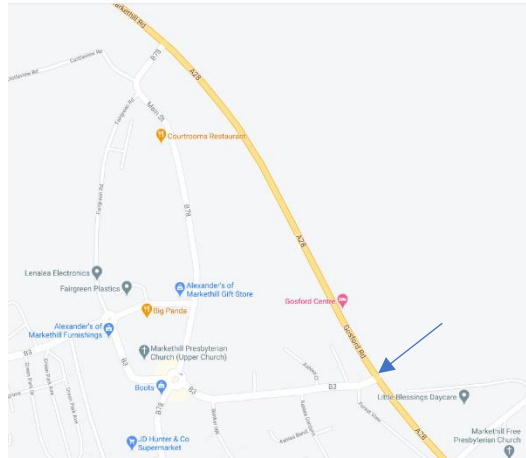

## Directions to Lower Meeting House, Markethill Presbyterian Church

If using Satnav, use postcode: BT60 1RP (Ashlea Close, Markethill)

This first map is an overview of Markethill. Note the two entrances to the village from the A28. Take the southern entrance (Newry Street) indicated by the blue arrow.

The Lower Meeting House (Second Markethill) is marked by an arrow on the map underneath.

Directions: Turn off the A28 (Gosford Road) onto Newry Street; Take a right turn onto Ashlea Close (just before the health centre). At the bottom of Ashlea Close you will see the Lower Meeting House on your left. (Orange line for illustration).