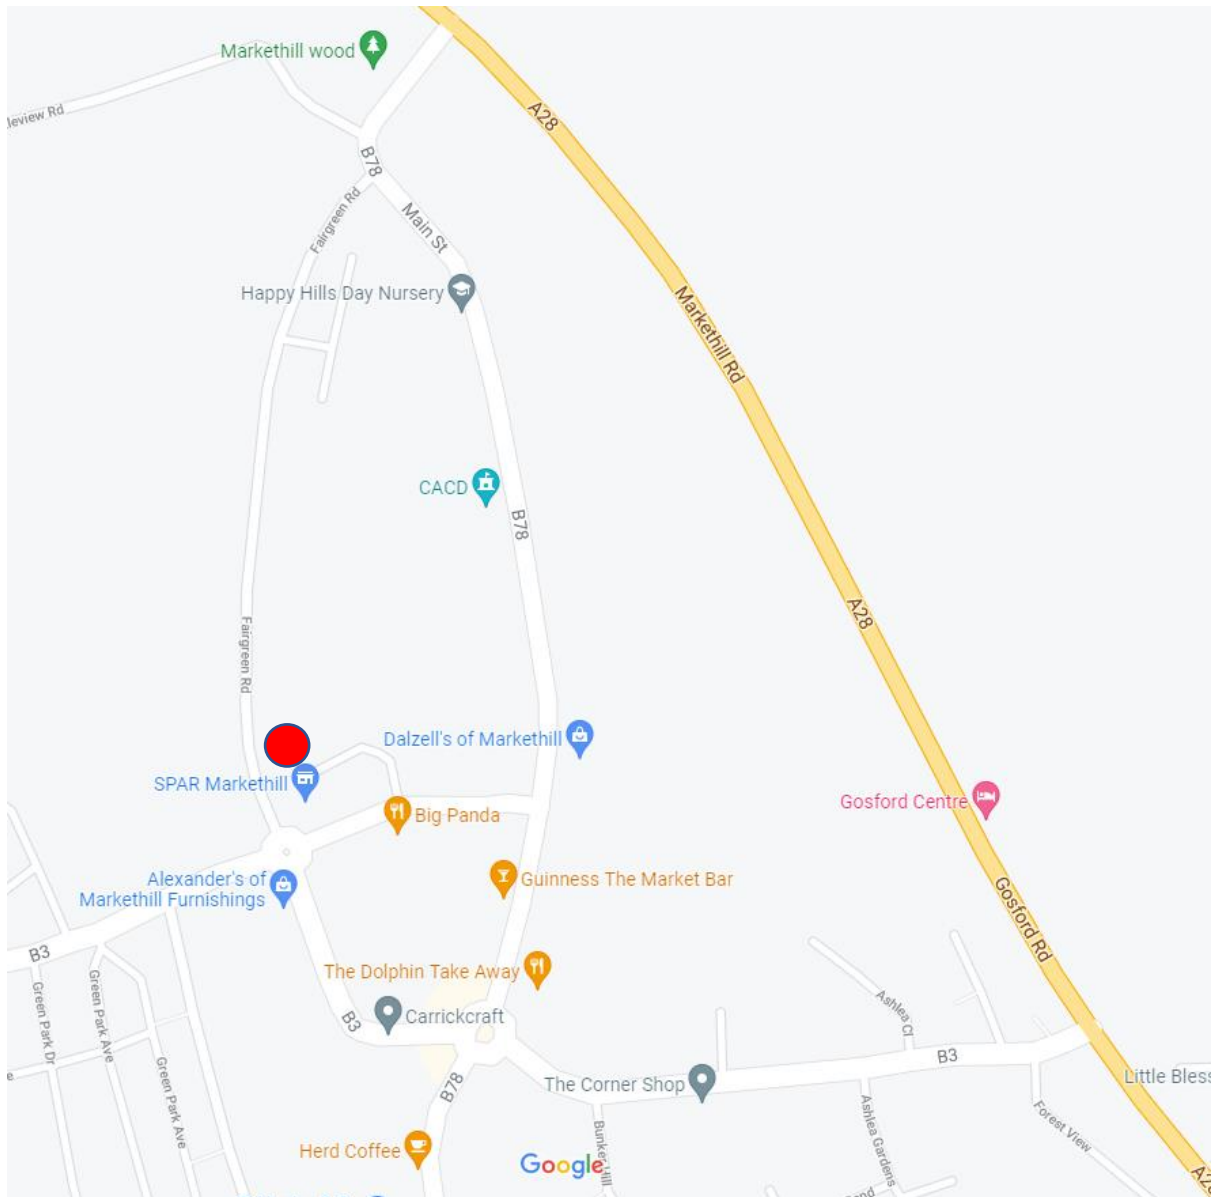

Directions to the Small Memorial Hall in Markethill (Red dot on map)

A postcode of BT60 1PR (10 Fairgreen Road) will bring you roughly to the Small Memorial Hall.

If coming in the northern entrance to Markethill (off the A28), take the second road on your right (Fairgreen Road).

The Small Memorial Hall is on your left, just before the petrol station and looks like this:

Welcome to Markethill!